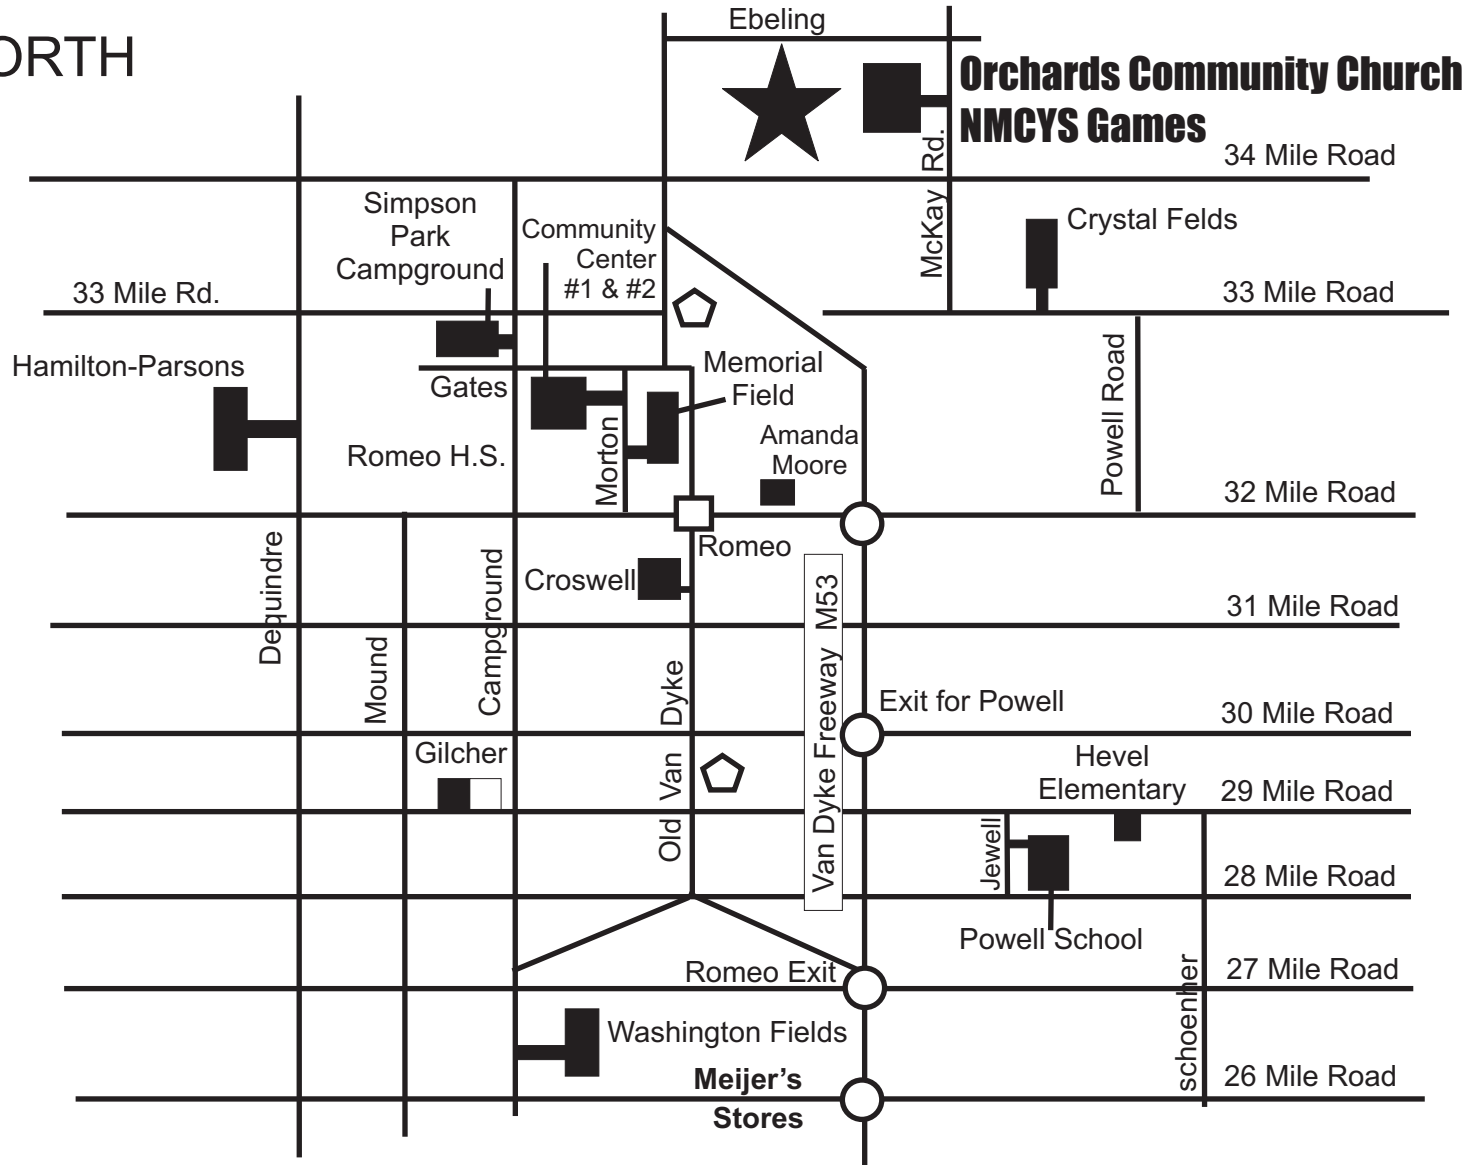

Soccer Hotline: 586-615-9982

www.nmcys.org